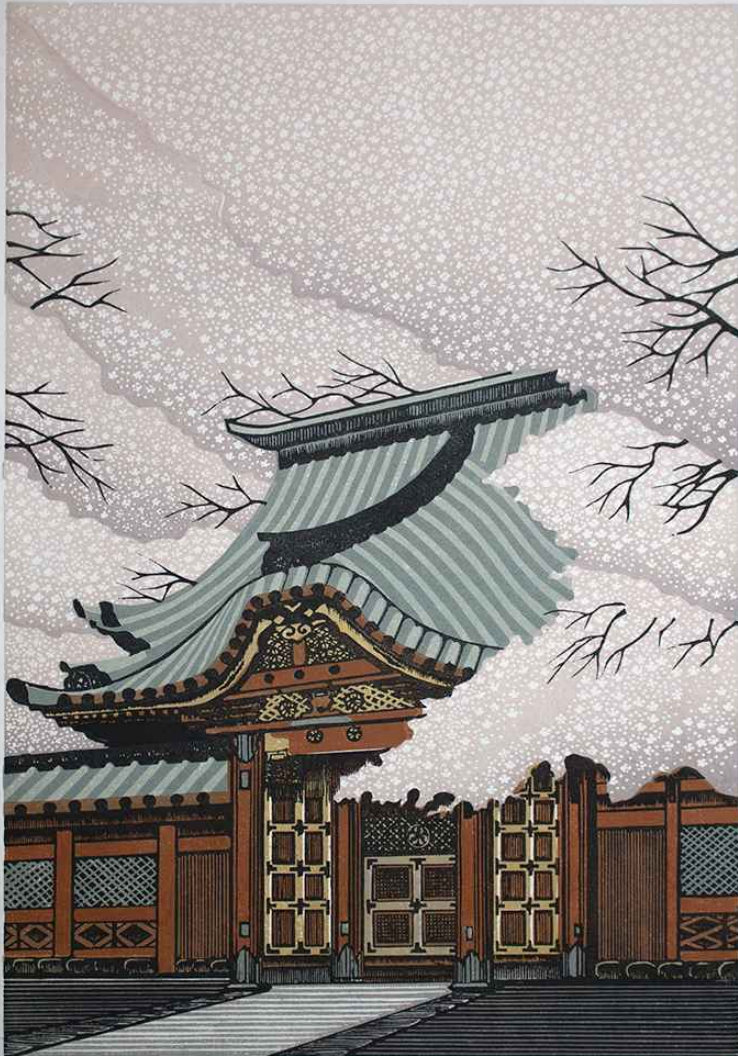

Kaneiji Chokushimono

Artist Name: Rey Morimura

Size: 17.5 X 11.75

Frame Size: 0 X 0

Category: Woodblock

Product type: LIMITED EDITION OF 100

Price: \$ 0.00

Description

Description not available.

寛永寺勅使門

2016

36/100

Rey Morimura