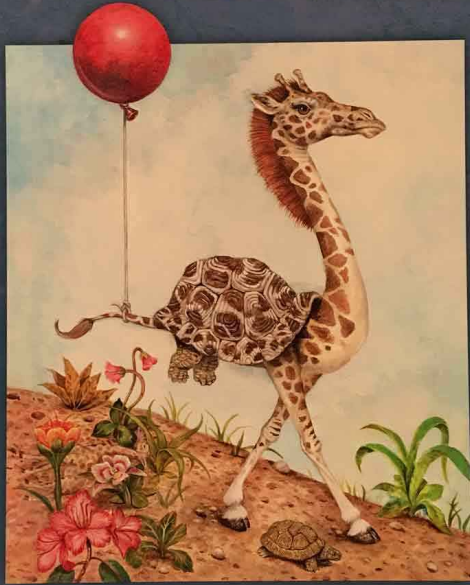

# Unnatural & Selections

WALLACE EDWARDS

## Unnatural Selections

---

**Artist Name:** Wallace Edwards

**Size:** 11.5 X 9.75

**Frame Size:** 0 X 0

**Category:** Book

**Medium:** Children

**Product type:** OPEN